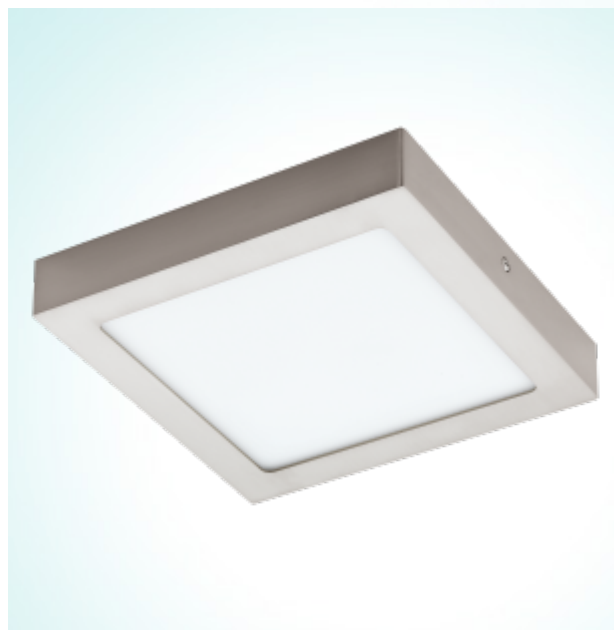

94526

FUEVA 1

General Information

Article:	94526
Lighting Type:	surface-mounted luminaire
Collection:	Style
EAN Code:	9002759945268

Dimensions

Depth:	225 mm
Width:	225 mm
Height:	40 mm
Weight:	0.838 kg

Illuminant

Socket:	LED
Illuminant:	LED
Delivery:	incl.
Wattage:	16,5W
Luminous Flux:	1700 lm
Luminous Colour:	3000K warm white
Average Lifetime:	25,000 h
Energy Efficiency:	A+

Material & Colour

Enclosure Material:	cast metal
Enclosure Colour:	satin nickel
Glass / Shade Material:	plastic
Glass / Shade Colour:	white

Technical Information

Protection Rating:	IP20
Protection Class:	2
Line Voltage:	220-240V,50/60Hz
Operation Voltage:	12V

LED

Technical changes reserved